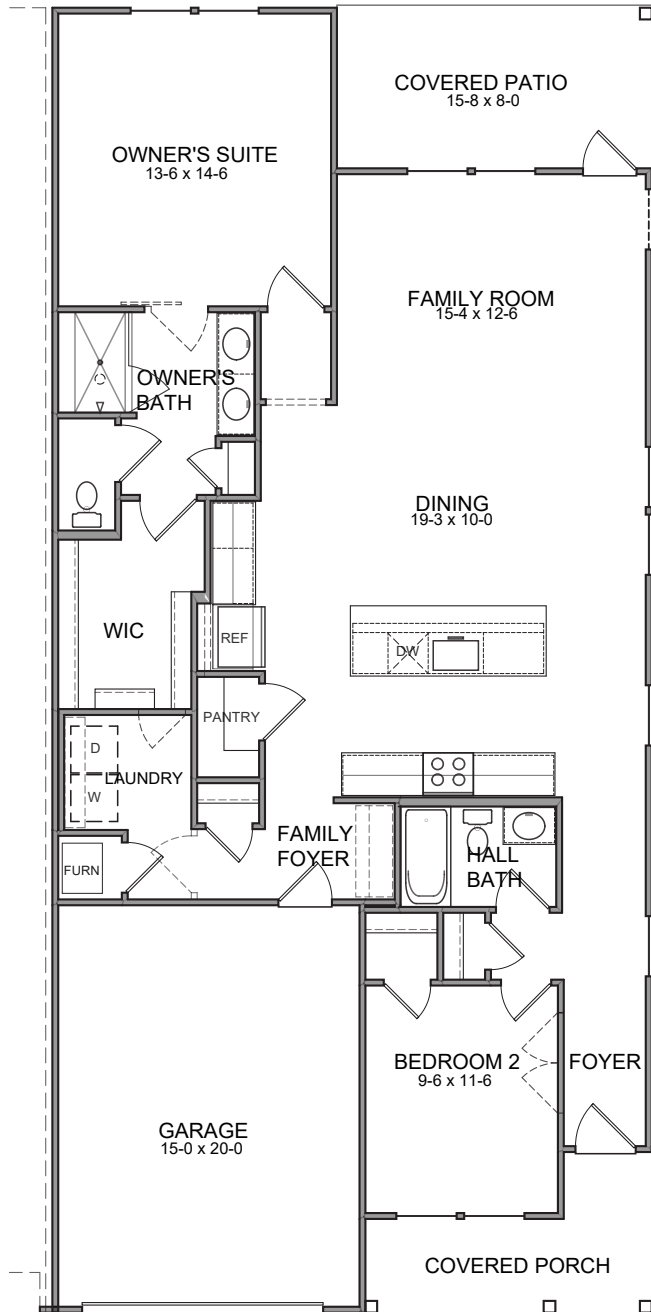

THE LUCAS

PAIRED VILLA COLLECTION

1418 SQFT

1 Story

2 Bedrooms

2 Baths

VIEW FLOORPLANS ON FISCHERHOMES.COM

American Classic

Photos, Options,
Virtual Tours
& More

Coastal Cottage

Design Features:

- Features Two Included Bedrooms with Optional Study in lieu of Bedroom 2
- Owner's Suite offers a large Walk-In Closet with optional access to Laundry
- Many side window options provide light filled circulation from the entry to living spaces
- The spacious Kitchen flows openly to the Dining and Family Rooms leading out to the extra spacious included Covered Patio
- The included Family Foyer provides a drop zone with an Optional Bench and Storage
- Optional Built-In Appliance Kitchen layout or Optional Display Cabinets for easy entertaining